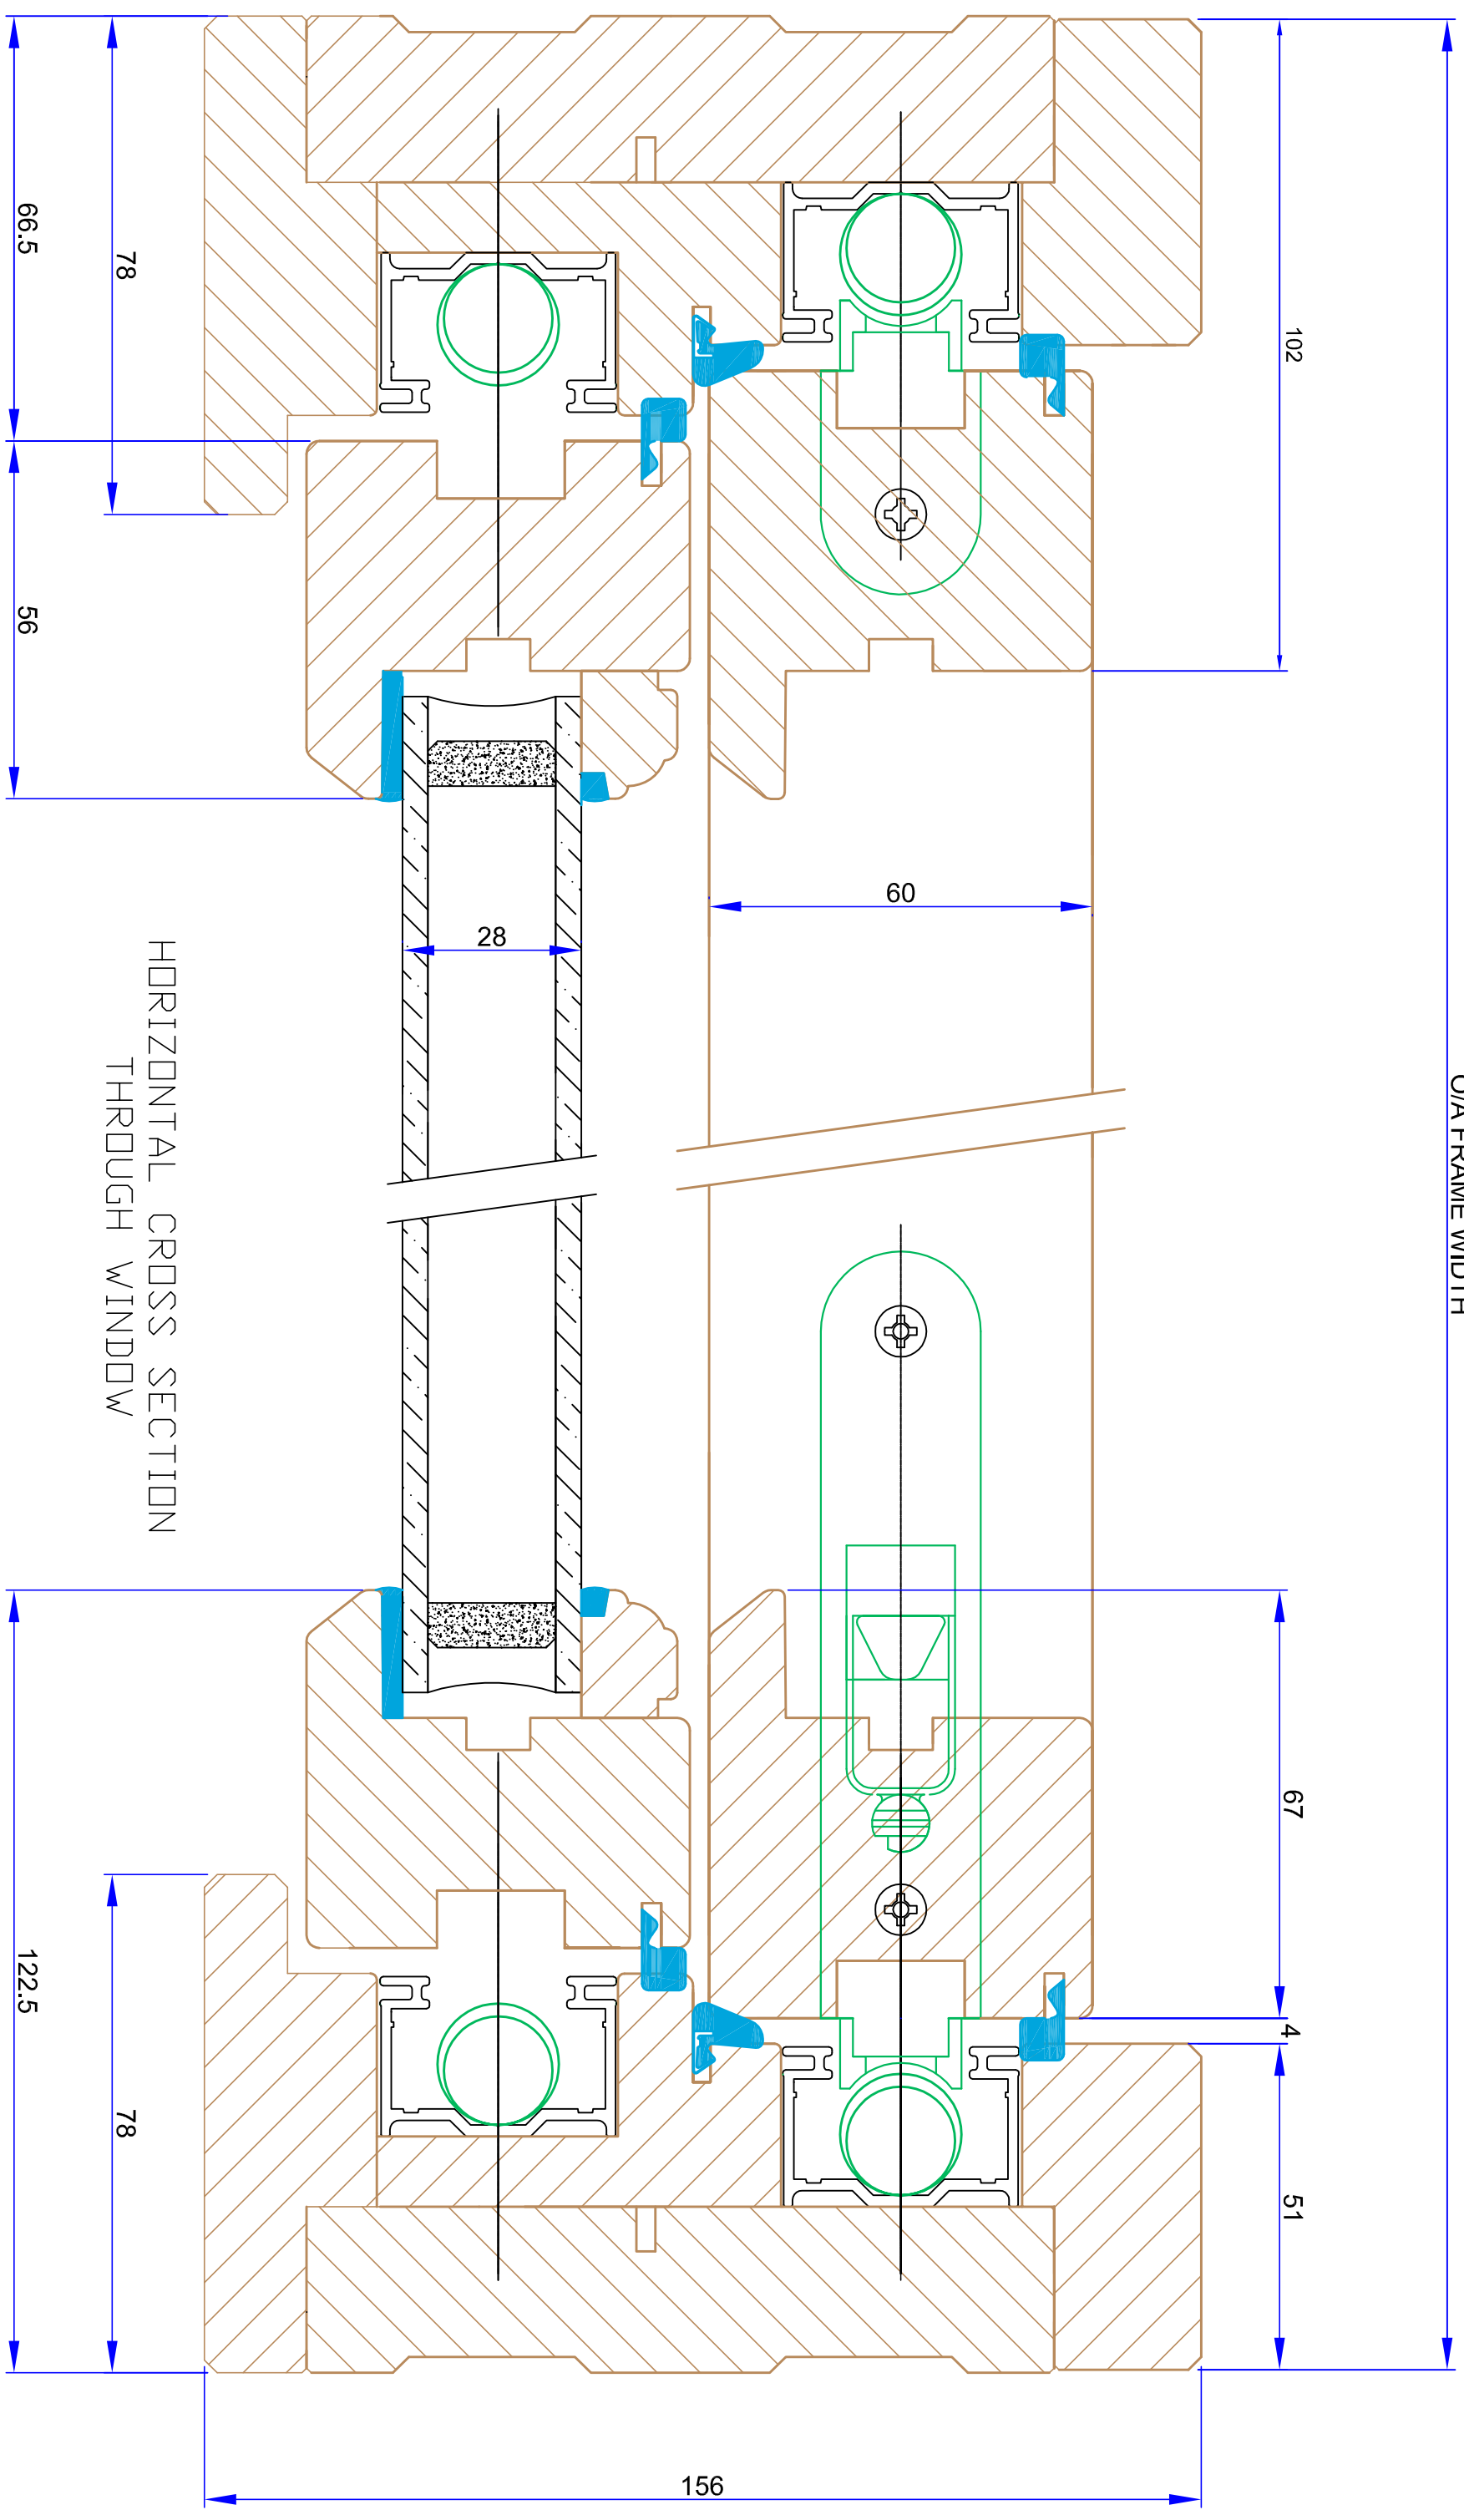

O/A FRAME WIDTH

HORIZONTAL CROSS SECTION THROUGH WINDOW

Arden Windows Ltd,
 Arden House,
 Sparkbrook Street, Coventry CV1 5ST.
 Tel. 02476 623423
 Fax: 02476 237317
 www.ardenwindows.net

DETAIL

2011 KINWARD INTERNALLY
 BEADED HORIZONTAL CROSS
 SECTION

DRG No

AW KINWARD ALL-TRACK ASSY

SHEET 13

Issue 1ST

Drawn By

PH

Approved By

Dated 10.06.2011

SCALE

A3 - 1:1
A4 - NTS

REV		DATE	BY
CHANGE			