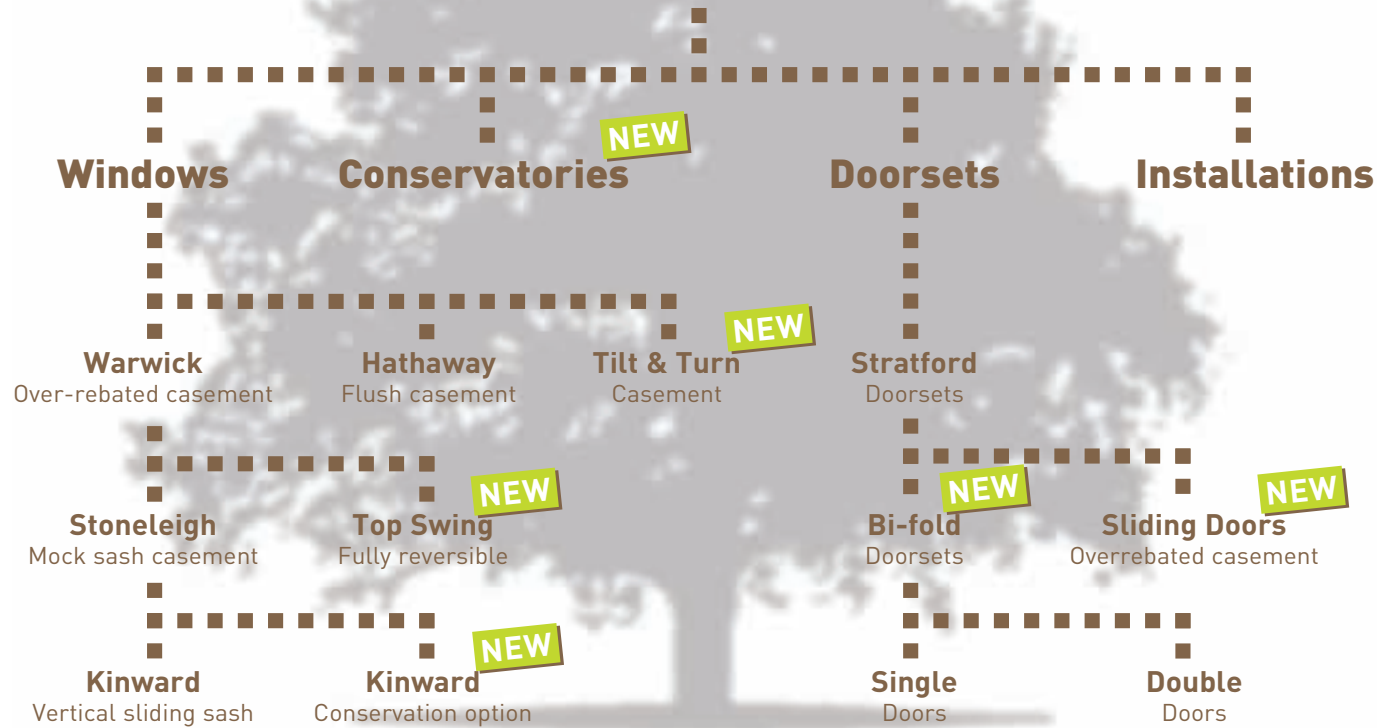

New products, new opportunities

Arden Windows has launched a number of new and enhanced products to achieve exceptionally competitive pricing for 2009.

Arden's family of products has never been so advanced and comprehensive with new Tilt & Turn, Top Swing and Bi-fold doors now available in both FSC hardwood and softwood. Take a look at our 'family tree' [opposite] for an 'at a glance' summary.

Lower cost and improve margins

We believe that it benefits both us and you to purchase all your requirements from one source.

We benefit from simpler customer management and higher volume; you benefit from lower cost. Simplify your procurement and improve your margins with Arden Windows in 2009. For more information visit our website: www.ardenwindows.net

We also install — ask us to quote on supply & fit projects too.

Arden Windows Ltd Product and Services Family Tree

New products
Competitively priced

Order now and benefit from:

- SBD for free on casement windows and doorsets (excluding laminated glass*); products will be fitted with hardware required for SBD certification at no extra charge
- FSC hardwood and softwood
- Extended 35 year guarantee with Boron timber preservative – 5 years more than the standard VOC solvent based vacuum treated softwood timber equivalents
- Lower than 1.3 U-values across casement window range systems as required.

*Refer to your local CPDA or ALD for advice on whether laminated glass is required for SBD certification.