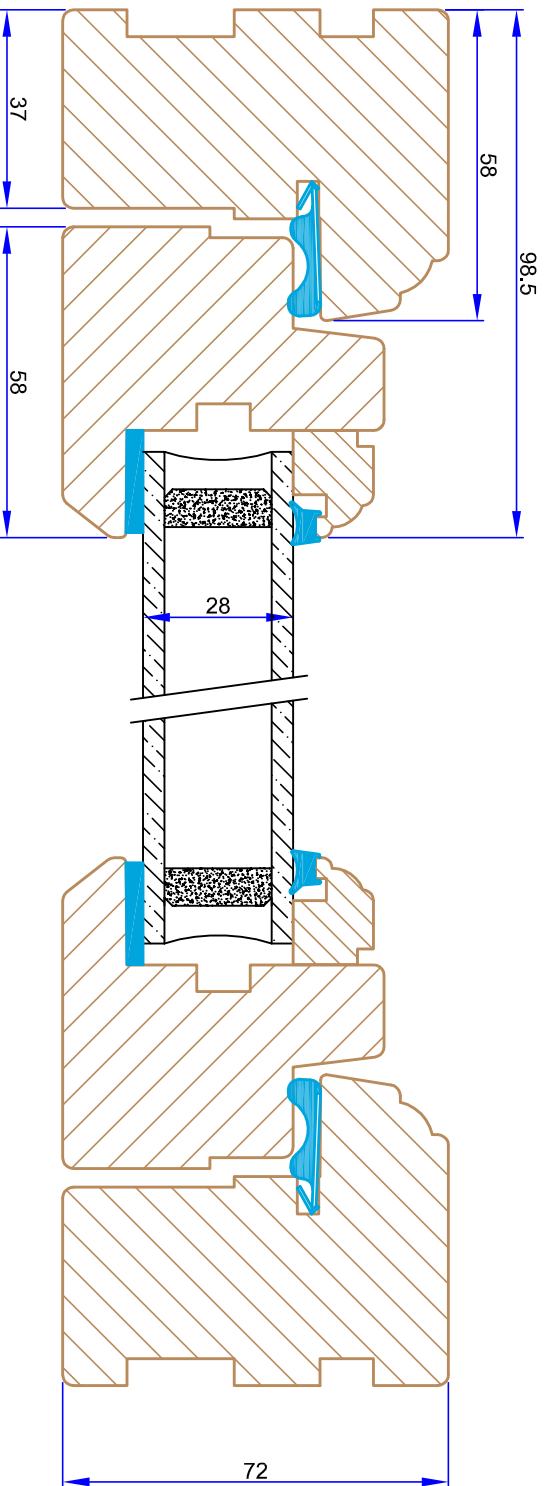

SECTION THROUGH OPENING SASH

SECTION THROUGH FIXED SASH

Arden Windows Ltd.
 Arden House,
 Sparkbrook Street, Coventry CV1 5ST.
 Tel: 02476 623423
 Fax: 02476 237317
 www.ardenwindows.net

DETAIL STONELEIGH INTERNALLY BEADED
 HORIZONTAL CROSS SECTION DETAIL

DRG No
 AW STONELEIGH ASSY

SHEET 02 Issue 1st

Drawn By
 RGT

Approved By
 PH

Dated
 29/06/09

SCALE A3 - 1:1
 A4 - NTS