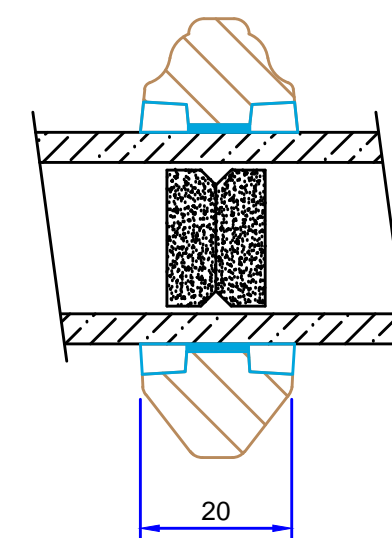

SOLID GLAZING BAR OPTION

PLANT ON GLAZING BAR OPTION

REV	CHANGE	DATE	BY

Arden Windows Ltd,
Arden House,
Sparkbrook Street, Coventry CV1 5ST.
Tel. 02476 623423
Fax. 02476 237317
www.ardenwindows.net

DETAIL HATHAWAY INTERNALLY BEADED
HORIZONTAL CROSS SECTION
DETAIL 2016.