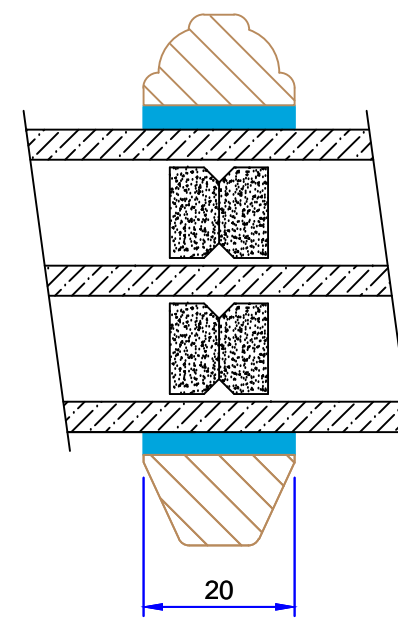

SOLID GLAZING BAR OPTION

PLANT ON GLAZING BAR OPTION

REV	CHANGE	DATE	BY

Arden Windows Ltd,
 Arden House,
 Sparkbrook Street, Coventry CV1 5ST.
 Tel. 02476 623423
 Fax. 02476 237317
 www.ardenwindows.net

DETAIL		TRI-ECO INTERNALLY BEADED HORIZONTAL CROSS SECTION DETAIL		DRG No AW TRI ECO ASSY	
Drawn By PH		Approved By		Dated 26.10.2012	
SHEET 02		Issue 1ST		SCALE A3 - 1:1 A4 - NTS	